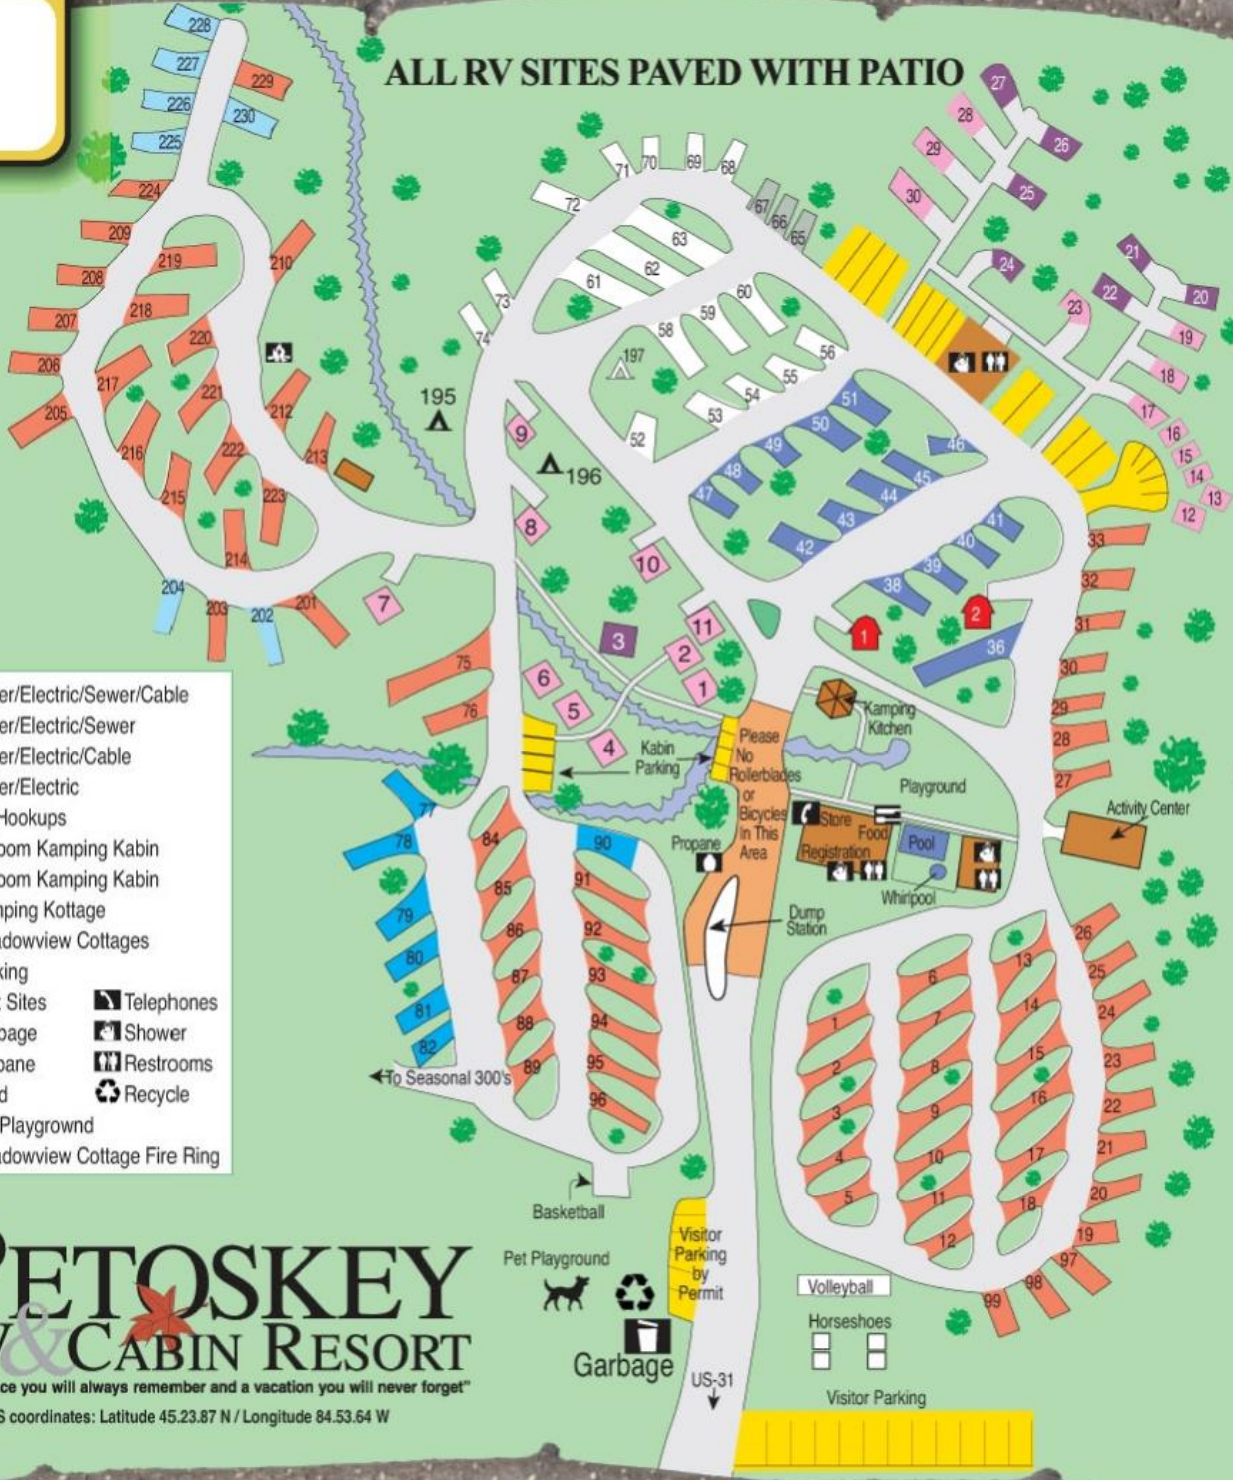

Your Kamp Site Number is:

ALL RV SITES PAVED WITH PATIO

- Water/Electric/Sewer/Cable
- Water/Electric/Sewer
- Water/Electric/Cable
- Water/Electric
- No Hookups
- 1-Room Kamping Kabin
- 2-Room Kamping Kabin
- Kamping Kottage
- Meadowview Cottages
- Parking
- ▲ Tent Sites
- ☎ Telephones
- ♻ Garbage
- 🚿 Shower
- 🔥 Propane
- 🍴 Restrooms
- 🍴 Food
- ♻ Recycle
- 🐕 Pet Playgwnd
- 🔥 Meadowview Cottage Fire Ring

PETOSKEY

RV & CABIN RESORT

"For a place you will always remember and a vacation you will never forget"

GPS coordinates: Latitude 45.23.87 N / Longitude 84.53.64 W

- Visitor Parking by Permit
- 🐕 Pet Playground
- ♻ Garbage
- Volleyball
- Horseshoes
- Visitor Parking