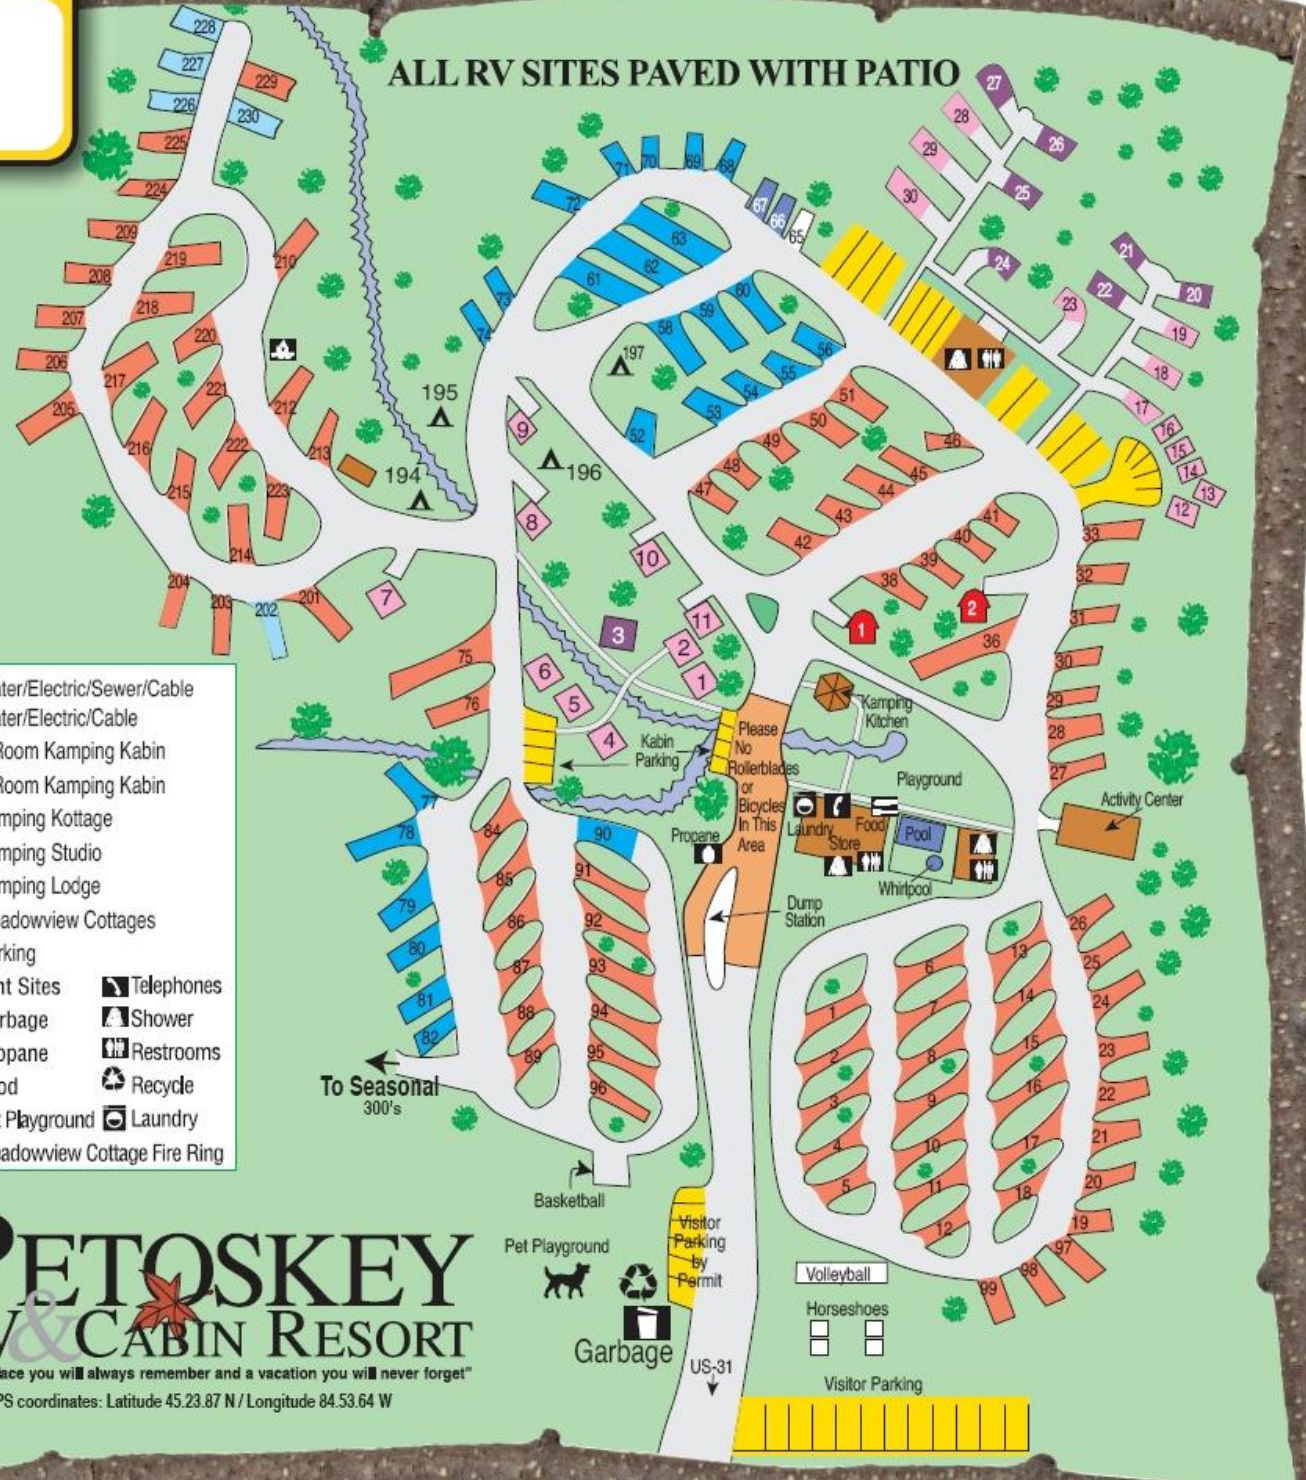

Your Kamp Site
Number is:

ALL RV SITES PAVED WITH PATIO

- Water/Electric/Sewer/Cable
- Water/Electric/Cable
- 1-Room Kamping Kabin
- 2-Room Kamping Kabin
- Kamping Kottage
- Kamping Studio
- Kamping Lodge
- Meadowview Cottages
- Parking
- Tent Sites
- Telephones
- Garbage
- Shower
- Propane
- Food
- Pet Playground
- Meadowview Cottage Fire Ring
- Restrooms
- Recycle
- Laundry

PETOSKEY RV & CABIN RESORT

"For a place you will always remember and a vacation you will never forget"

GPS coordinates: Latitude 45.23.87 N / Longitude 84.53.64 W

Garbage

Volleyball

Horseshoes

Visitor Parking